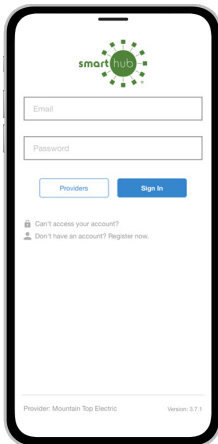

Download the SmartHub App and Register Account (Mobile)

STEP 1

On your mobile device open your app store application.

STEP 2

Search for **SmartHub** and look for the SmartHub icon. Follow the instructions to install the app on your device.

STEP 3

Once the app installs, tap the SmartHub icon on your device to open the app.

STEP 4

After SmartHub opens to the initial launch screen, tap the appropriate button to search by **Name**.

STEP 5

Search for the name of your provider and click on their name in the search results list.

STEP 6

Tap the **Confirm** button to confirm your choice.

STEP 7

From the SmartHub login screen, look for the link that says **Don't have an account? Register now**.

STEP 8

Fill out the registration form completely and tap the **Continue** button.

STEP 9

On the security check screen, answer all of the security questions and tap the **Register** button again.

Download the SmartHub App and Register Account (Mobile)

STEP 10

After you click the **Registration** button, you will receive an email that will ask you to **Verify Account**.