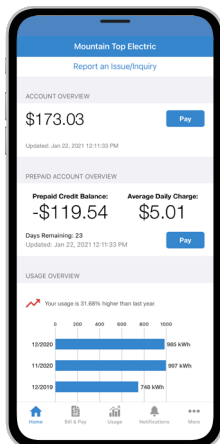

STEP 14

If you would like to activate Paperless Billing move the **Activate Paperless Billing** slider to the right and tap **Save**.

STEP 15

You'll be asked to set your Security Phrase. This is required before you can make payments or store account information.

STEP 16

Congratulations! You have successfully installed the app and registered your SmartHub account!