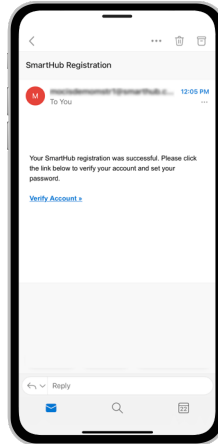

Open the email and click on the **Verify Account** link.

STEP 12