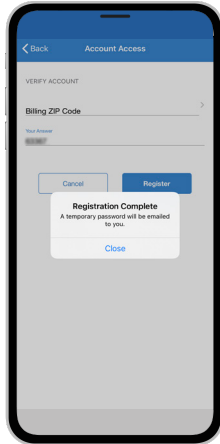

STEP 3

Once the app installs, tap the SmartHub icon on your device to open the app.

STEP 4

After SmartHub opens to the initial launch screen, tap the appropriate button to search by **Name**.

STEP 5

Search for the name of your provider and click on their name in the search results list.

STEP 6

Tap the **Confirm** button to confirm your choice.

STEP 7

From the SmartHub login screen, look for the link that says **Don't have an account? Register now**.

STEP 8

Fill out the registration form completely and tap the **Continue** button.

STEP 9

On the security check screen, answer all of the security questions and tap the **Register** button again.

Download the SmartHub App and Register Account (Mobile)

STEP 10

After you click the **Registration** button, you will receive an email that will ask you to **Verify Account**.

STEP 11

Open the email and click on the **Verify Account** link.

STEP 12

The next step will ask you to set your new password on your account. Type your new password in twice and tap **Save**.

STEP 13

During your first log in, you may be asked to accept our terms and conditions. Tap the **Accept** button to do so.