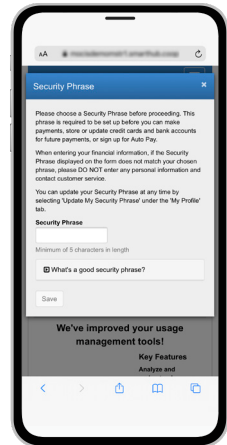

STEP 6

Tap the **Confirm** button to confirm your choice.

STEP 7

From the SmartHub login screen, look for the link that says **Don't have an account? Register now**.

STEP 8

Fill out the registration form completely and tap the **Continue** button.

STEP 9

On the security check screen, answer all of the security questions and tap the **Register** button again.

Download the SmartHub App and Register Account (Mobile)

STEP 10

After you click the **Registration** button, you will receive an email that will ask you to **Verify Account**.

STEP 11

Open the email and click on the **Verify Account** link.

STEP 12

The next step will ask you to set your new password on your account. Type your new password in twice and tap **Save**.

STEP 13

During your first log in, you may be asked to accept our terms and conditions. Tap the **Accept** button to do so.

STEP 14

If you would like to activate Paperless Billing move the **Activate Paperless Billing** slider to the right and tap **Save**.

STEP 15

You'll be asked to set your Security Phrase. This is required before you can make payments or store account information.