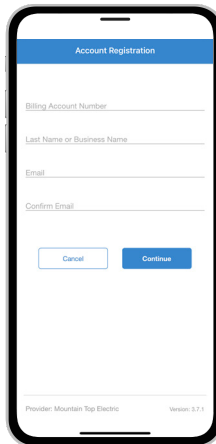

Download the SmartHub App and Register Account (Mobile)

STEP 1

On your mobile device open your app store application.

STEP 2

Search for **SmartHub** and look for the SmartHub icon. Follow the instructions to install the app on your device.

STEP 3

Once the app installs, tap the SmartHub icon on your device to open the app.

STEP 4

After SmartHub opens to the initial launch screen, tap the appropriate button to search by **Name**.

STEP 5

Search for the name of your provider and click on their name in the search results list.

STEP 6

Tap the **Confirm** button to confirm your choice.

STEP 7

From the SmartHub login screen, look for the link that says **Don't have an account? Register now**.

STEP 8

Fill out the registration form completely and tap the **Continue** button.

STEP 9

On the security check screen, answer all of the security questions and tap the **Register** button again.

Download the SmartHub App and Register Account (Mobile)

STEP 10

After you click the **Registration** button, you will receive an email that will ask you to **Verify Account**.