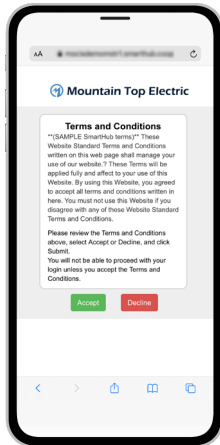

STEP 6

Tap the **Confirm** button to confirm your choice.

STEP 7

From the SmartHub login screen, look for the link that says **Don't have an account? Register now**.

STEP 8

Fill out the registration form completely and tap the **Continue** button.

STEP 9

On the security check screen, answer all of the security questions and tap the **Register** button again.

Download the SmartHub App and Register Account (Mobile)

STEP 10

After you click the **Registration** button, you will receive an email that will ask you to **Verify Account**.

STEP 11

Open the email and click on the **Verify Account** link.

STEP 12

The next step will ask you to set your new password on your account. Type your new password in twice and tap **Save**.

STEP 13

During your first log in, you may be asked to accept our terms and conditions. Tap the **Accept** button to do so.

STEP 14

If you would like to activate Paperless Billing move the **Activate Paperless Billing** slider to the right and tap **Save**.

STEP 15

You'll be asked to set your Security Phrase. This is required before you can make payments or store account information.