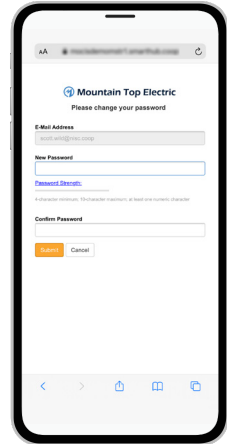

STEP 3

Once the app installs, tap the SmartHub icon on your device to open the app.

STEP 4

After SmartHub opens to the initial launch screen, tap the appropriate button to search by **Name**.

STEP 5

Search for the name of your provider and click on their name in the search results list.

STEP 6

Tap the **Confirm** button to confirm your choice.

STEP 7

From the SmartHub login screen, look for the link that says **Don't have an account? Register now**.

STEP 8

Fill out the registration form completely and tap the **Continue** button.

STEP 9

On the security check screen, answer all of the security questions and tap the **Register** button again.

Download the SmartHub App and Register Account (Mobile)

STEP 10

After you click the **Registration** button, you will receive an email that will ask you to **Verify Account**.

STEP 11

Open the email and click on the **Verify Account** link.

STEP 12

The next step will ask you to set your new password on your account. Type your new password in twice and tap **Save**.

STEP 13

During your first log in, you may be asked to accept our terms and conditions. Tap the **Accept** button to do so.